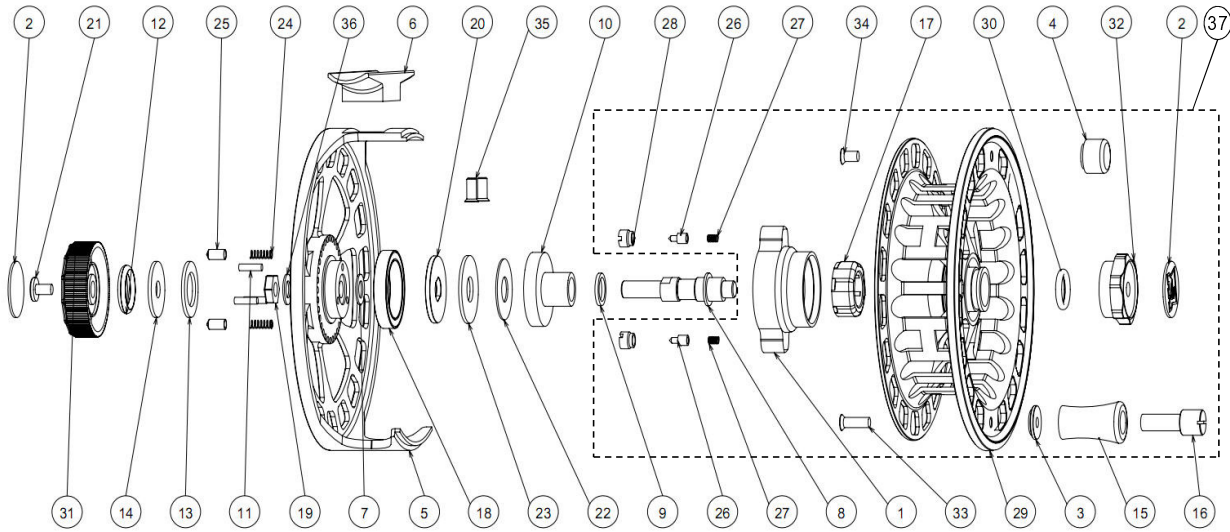

PARTS LIST FOR HARDY ULTRALITE DD BLACK 3000/4000/5000/6000/7000

#	DESCRIPTION	QTY	PART NO.					HARDY STYLE NO.				
			3000	4000	5000	6000	7000	3000	4000	5000	6000	7000
1	Clutch Retaining Nut	1	1329016					HEUD010SP01				
2	Badge	2	1329272					HREUN005SP9				
3	Handle Cup	1	1328995					HEUBSP05				
4	Counter Balance	1	1329007	1329015				HEUC010SP10	HEUC105SP18			
5	Frame	1	1375238	1375239	1375240	1375241	1375242	N/A	N/A	N/A	N/A	N/A
6	Reel Foot	1	1328991					HEUBSP01				
7	Spindle Washer 1T	1	1366076					N/A				
8	Spindle	1	1329020					HEUD010SP05				
9	Drag Washer Small	1	1329249					HREUN005SP22				
10	Clutch Body	1	1329021					HEUD010SP06				
11	Push Pin	3	1329259					HREUN005SP31				
12	Drag O-ring	1	1329263					HREUN005SP35				
13	Push Pin Plate 1	1	1329261					HREUN005SP33				
14	Push Pin Plate 2	1	1329262					HREUN005SP34				
15	Handle Knob	1	1328996	1328993				HEUBSP06	HEUBSP03			
16	Handle Rivet	1	1328997	1328994				HEUBSP07	HEUBSP04			
17	One Way Clutch	1	1329023					HEUD010SP08				
18	Ball Bearing	1	1329022					HEUD010SP07				
19	Spindle Lock Nut	1	1329260					HREUN005SP32				
20	Key Washer	1	1329253					HREUN005SP26				
21	Drag Lock Screw	1	1329265					HREUN005SP37				
22	Drag Washer Large 1	1	1329251					HREUN005SP24				
23	Drag Washer Large 2	1	1329252					HREUN005SP25				
24	Drag Click Spring	2	1329256					HREUN005SP29				
25	Drag Click Pin	2	1329258					HREUN005SP30				
26	Spool Click Pin	2	1329245					HREUN005SP19				
27	Spool Click Spring	2	1329244					HREUN005SP18				
28	Spool Clicker Nut	2	1329247					HREUN005SP20				
29	Spool	1	1375243	1375244	1375245	1375246	1375247	N/A	N/A	N/A	N/A	N/A
30	Latch O-Ring	1	1329024					HEUD010SP09				
31	Regulator Button	1	1328992					HEUBSP02				
32	Drum Latch Nut	1	1329017					HEUD010SP02				
33	Handle Screw	1	1329236					HREUN005SP10				
34	Balance Screw	1	1329241					HREUN005SP15				
35	Reel Foot Screw	2	1329026					HEUD010SP11				
36	Spindle Washer 0.5T	1	1329254					HREUN005SP27				
37	Spare Spool	1	1327974	1327975	1327976	1327977	1327978	HSUB005	HSUB010	HSUB020	HSUB030	HSUB040

Reel Part Numbers:DD Black 3000 1327309;DD Black 4000 1327310; DD Black 5000 1327311; DD Black 6000 1327312; DD Black 7000 1327313

21 00

Drawn: 05-12-14

Drawing Version: 34-13166-00